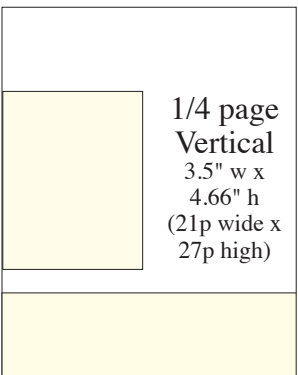

Go & Do Ad Sizes & Shapes 2023

Full page
7.2" wide x 9.2" high
(43p6 wide x 55p high)

3/4 page Horizontal
7.2" wide x 6.9" high
(43p6 wide x 42p7 high)

3/4 page Vertical
5.33" wide x 9.2" high
(33p7 wide x 55p high)

2/3 page Horizontal
7.2" wide x 6" high
(43p6 wide x 36p high)

1/2 page Vertical
3.5" w x
9.55" h
(21p wide x
57p4 high)

1/3 page tall
2.33" w x 9.2" h
(14p0 wide x 55p0 high)

1/3 page Vertical
3.5" wide x
6" high
(21p wide x
36p high)

1/3 page Horizontal
7.2" wide x 2.9" high
(43p6 wide x 17p6 high)

1/4 page Horizontal
7.2" wide x 2.2" high
(43p6 wide x 12p6 high)

1/6 page Vertical
2.33" wide x
4.66" high
(14p wide x
27p high)

1/6 page Horizontal
3.5" wide x 2.9" high
(21p wide x 17p6 high)

1/8 page Horizontal
3.5" wide x 2.2" high
(21p wide x 12p6 high)