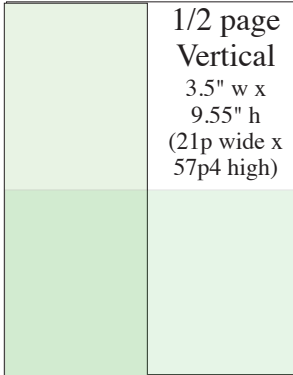

Go & Do Ad Sizes & Shapes 2023

Full page
7.2" wide x 9.2" high
(43p6 wide x 55p high)

3/4 page Horizontal
7.2" wide x 6.9" high
(43p6 wide x 42p7 high)

3/4 page Vertical
5.33" wide x 9.2" high
(33p7 wide x 55p high)

2/3 page Horizontal
7.2" wide x 6" high
(43p6 wide x 36p high)

1/2 page Vertical
3.5" w x
9.55" h
(21p wide x
57p4 high)

1/3 page tall
2.33" w x 9.2" h
(14p0 wide x 55p0 high)

1/3 page Vertical
3.5" wide x
6" high
(21p wide x
36p high)

1/3 page Horizontal
7.2" wide x 2.9" high
(43p6 wide x 17p6 high)

1/4 page Horizontal
7.2" wide x 2.2" high
(43p6 wide x 12p6 high)

1/6 page Vertical
2.33" wide x
4.66" high
(14p wide x
27p high)

1/6 page Horizontal
3.5" wide x 2.9" high
(21p wide x 17p6 high)

1/8 page Horizontal
3.5" wide x 2.2" high
(21p wide x 12p6 high)