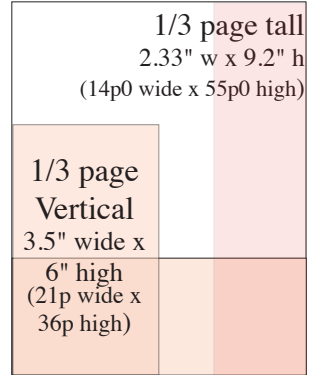

Go & Do Ad Sizes & Shapes 2023

Full page
7.2" wide x 9.2" high
(43p6 wide x 55p high)

3/4 page Horizontal
7.2" wide x 6.9" high
(43p6 wide x 42p7 high)

3/4 page Vertical
5.33" wide x 9.2" high
(33p7 wide x 55p high)

2/3 page Horizontal
7.2" wide x 6" high
(43p6 wide x 36p high)

1/2 page Vertical
3.5" w x
9.55" h
(21p wide x
57p4 high)

1/3 page tall
2.33" w x 9.2" h
(14p0 wide x 55p0 high)

1/3 page Vertical
3.5" wide x
6" high
(21p wide x
36p high)

1/3 page Horizontal
7.2" wide x 2.9" high
(43p6 wide x 17p6 high)

1/4 page Horizontal
7.2" wide x 2.2" high
(43p6 wide x 12p6 high)

1/6 page Vertical
2.33" wide x
4.66" high
(14p wide x
27p high)

1/6 page Horizontal
3.5" wide x 2.9" high
(21p wide x 17p6 high)

1/8 page Horizontal
3.5" wide x 2.2" high
(21p wide x 12p6 high)