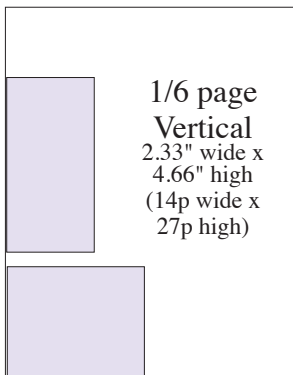

Go & Do Ad Sizes & Shapes 2023

Full page
7.2" wide x 9.2" high
(43p6 wide x 55p high)

3/4 page Horizontal
7.2" wide x 6.9" high
(43p6 wide x 42p7 high)

3/4 page Vertical
5.33" wide x 9.2" high
(33p7 wide x 55p high)

2/3 page Horizontal
7.2" wide x 6" high
(43p6 wide x 36p high)

1/2 page Vertical
3.5" w x
9.55" h
(21p wide x
57p4 high)

1/3 page tall
2.33" w x 9.2" h
(14p0 wide x 55p0 high)

1/3 page Vertical
3.5" wide x
6" high
(21p wide x
36p high)

1/3 page Horizontal
7.2" wide x 2.9" high
(43p6 wide x 17p6 high)

1/4 page Horizontal
7.2" wide x 2.2" high
(43p6 wide x 12p6 high)

1/6 page Vertical
2.33" wide x
4.66" high
(14p wide x
27p high)

1/6 page Horizontal
3.5" wide x 2.9" high
(21p wide x 17p6 high)

1/8 page Horizontal
3.5" wide x 2.2" high
(21p wide x 12p6 high)