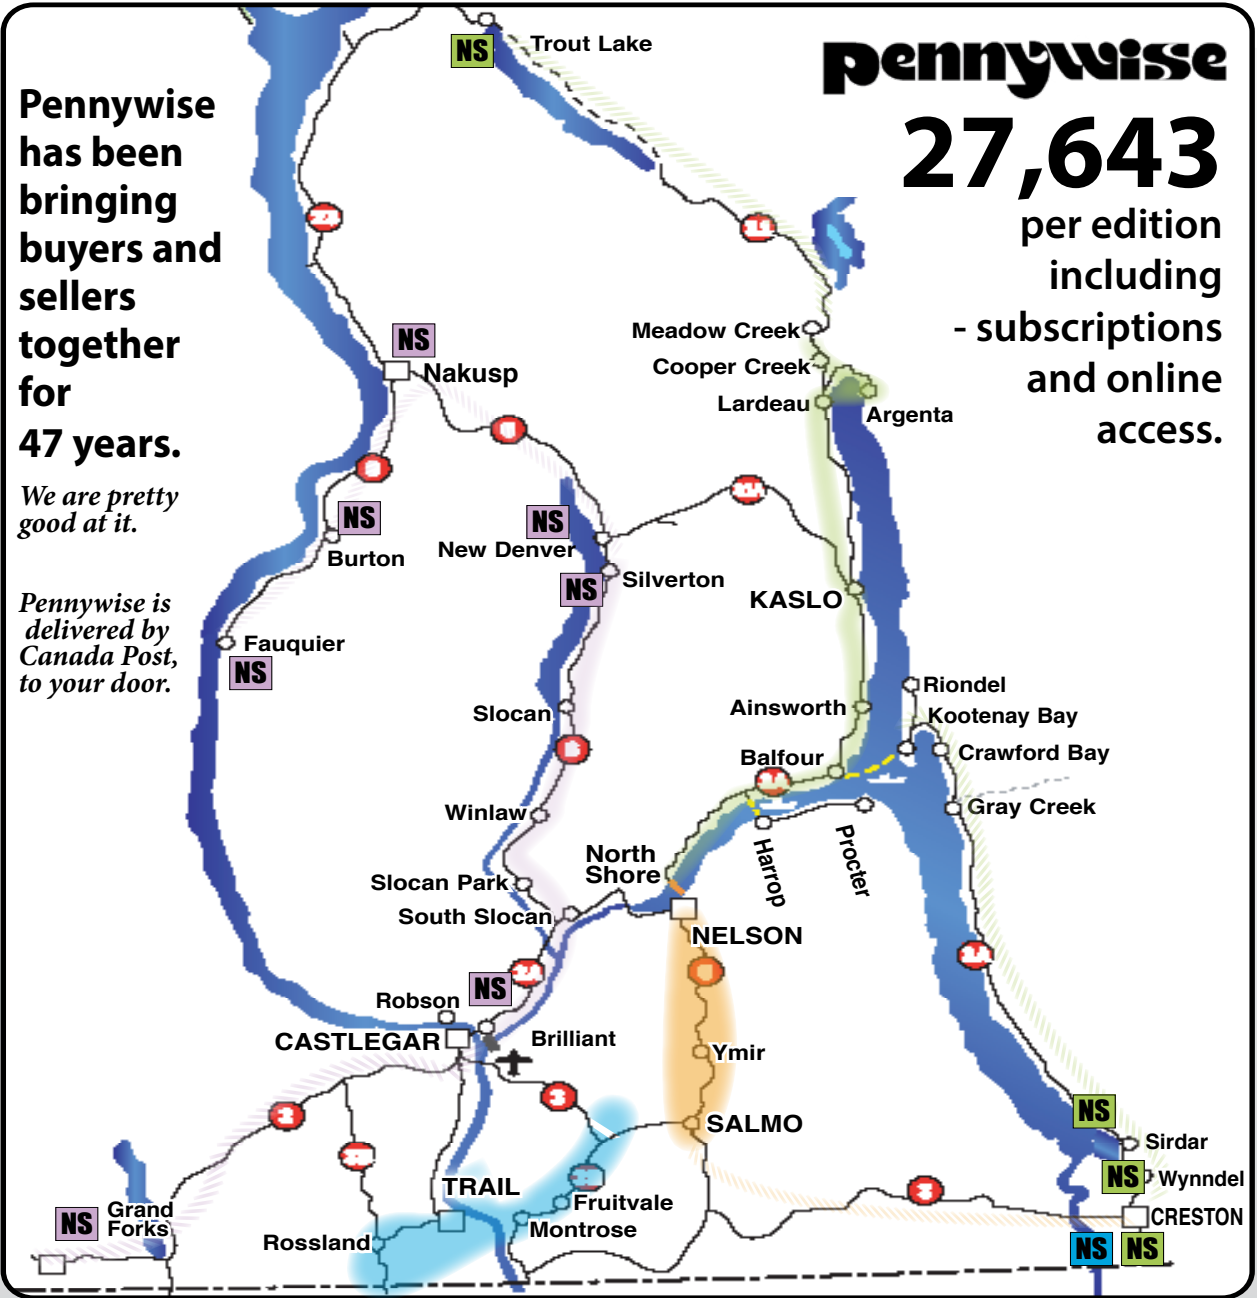

We've Got You Covered!

Pennywise has been bringing buyers and sellers together for 47 years.

We are pretty good at it.

Pennywise is delivered by Canada Post, to your door.

pennywise

27,643

per edition including
- subscriptions
and online
access.

 Trail, Rossland, Beaver Valley Edition

 Kootenay Lake Edition

 Nelson, Salmo Edition

 Castlegar, Slokan Valley Edition

News Stands

 Trail, Rossland, Beaver Valley Edition

 Nelson, Salmo Edition

 Kootenay Lake Edition