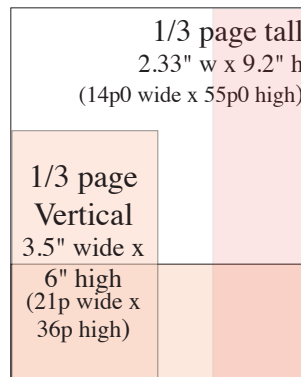

# Go & Do Ad Sizes & Shapes 2022

**Full page**  
7.2" wide x 9.2" high  
(43p6 wide x 55p high)

**3/4 page Horizontal**  
7.2" wide x 6.9" high  
(43p6 wide x 42p7 high)

**3/4 page Vertical**  
5.33" wide x 9.2" high  
(33p7 wide x 55p high)

**2/3 page Horizontal**  
7.2" wide x 6" high  
(43p6 wide x 36p high)

**1/2 page Horizontal**  
7.2" wide x 4.5" high  
(43p6 wide x 27p high)

**1/3 page Horizontal**  
7.2" wide x 2.9" high  
(43p6 wide x 17p6 high)

**1/4 page Horizontal**  
7.2" wide x 2.2" high  
(43p6 wide x 12p6 high)

**1/6 page Horizontal**  
3.5" wide x 2.9" high  
(21p wide x 17p6 high)

**1/8 page Horizontal**  
3.5" wide x 2.2" high  
(21p wide x 12p6 high)