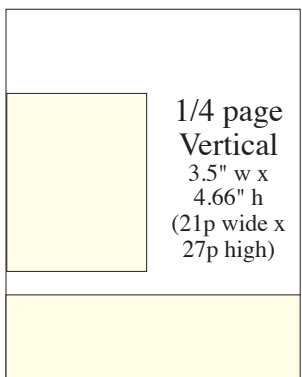

# Go & Do Ad Sizes & Shapes 2022

**Full page**  
7.2" wide x 9.2" high  
(43p6 wide x 55p high)

**3/4 page Horizontal**  
7.2" wide x 6.9" high  
(43p6 wide x 42p7 high)

**3/4 page Vertical**  
5.33" wide x 9.2" high  
(33p7 wide x 55p high)

**2/3 page Horizontal**  
7.2" wide x 6" high  
(43p6 wide x 36p high)

**1/2 page Horizontal**  
7.2" wide x 4.5" high  
(43p6 wide x 27p high)

**1/3 page Horizontal**  
7.2" wide x 2.9" high  
(43p6 wide x 17p6 high)

**1/4 page Horizontal**  
7.2" wide x 2.2" high  
(43p6 wide x 12p6 high)

**1/6 page Horizontal**  
3.5" wide x 2.9" high  
(21p wide x 17p6 high)

**1/8 page Horizontal**  
3.5" wide x 2.2" high  
(21p wide x 12p6 high)