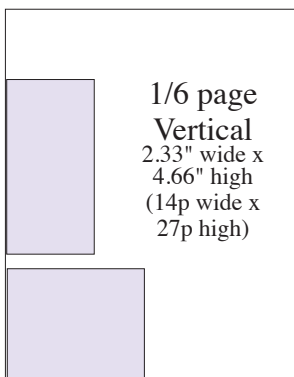

# Go & Do Ad Sizes & Shapes 2022

**Full page**  
7.2" wide x 9.2" high  
(43p6 wide x 55p high)

**3/4 page Horizontal**  
7.2" wide x 6.9" high  
(43p6 wide x 42p7 high)

**3/4 page Vertical**  
5.33" wide x 9.2" high  
(33p7 wide x 55p high)

**2/3 page Horizontal**  
7.2" wide x 6" high  
(43p6 wide x 36p high)

**1/2 page Horizontal**  
7.2" wide x 4.5" high  
(43p6 wide x 27p high)

**1/3 page Horizontal**  
7.2" wide x 2.9" high  
(43p6 wide x 17p6 high)

**1/4 page Horizontal**  
7.2" wide x 2.2" high  
(43p6 wide x 12p6 high)

**1/6 page Horizontal**  
3.5" wide x 2.9" high  
(21p wide x 17p6 high)

**1/8 page Horizontal**  
3.5" wide x 2.2" high  
(21p wide x 12p6 high)