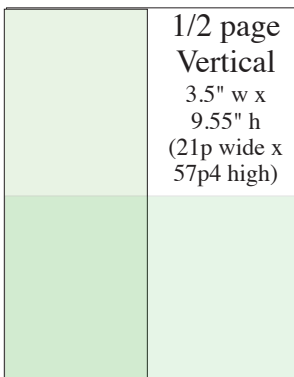

# Go & Do Ad Sizes & Shapes 2022

**Full page**  
7.2" wide x 9.2" high  
(43p6 wide x 55p high)

**3/4 page Horizontal**  
7.2" wide x 6.9" high  
(43p6 wide x 42p7 high)

**3/4 page Vertical**  
5.33" wide x 9.2" high  
(33p7 wide x 55p high)

**2/3 page Horizontal**  
7.2" wide x 6" high  
(43p6 wide x 36p high)

**1/2 page Horizontal**  
7.2" wide x 4.5" high  
(43p6 wide x 27p high)

**1/3 page Horizontal**  
7.2" wide x 2.9" high  
(43p6 wide x 17p6 high)

**1/4 page Horizontal**  
7.2" wide x 2.2" high  
(43p6 wide x 12p6 high)

**1/6 page Horizontal**  
3.5" wide x 2.9" high  
(21p wide x 17p6 high)

**1/8 page Horizontal**  
3.5" wide x 2.2" high  
(21p wide x 12p6 high)