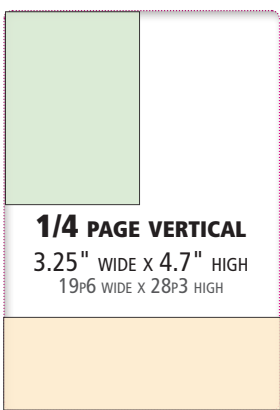

1 PAGE

6.75" WIDE X 9.7" HIGH
40p6 WIDE X 58p3 HIGH

3/4 PAGE HORIZONTAL

6.75" WIDE X 7.25" HIGH
40p6 WIDE X 43p6 HIGH

3/4 PAGE VERTICAL

5" WIDE X 9.7" HIGH
30p WIDE X 58p3 HIGH

1/2 PAGE VERTICAL

3.25" WIDE X 9.7" HIGH
19p6 WIDE X 58p3 HIGH

1/2 PAGE HORIZONTAL

6.75" WIDE X 4.7" HIGH
40p6 WIDE X 28p3 HIGH

1/3 PAGE HORIZONTAL

6.75" wide x 3" high
40p6 WIDE X 18p3 HIGH

1/3 PAGE VERTICAL

3.25" WIDE X 6.375" HIGH
19p6 WIDE X 38p3 HIGH

1/4 PAGE VERTICAL

3.25" WIDE X 4.7" HIGH
19p6 WIDE X 28p3 HIGH

1/6 PAGE HORIZONTAL

6.75" WIDE X 1.4" HIGH
40p6 WIDE X 8p4 HIGH

1/8 PAGE STRIP

6.75" WIDE X 1.1" HIGH
40p6 WIDE X 6p6 HIGH

1/4 PAGE HORIZONTAL

6.75" WIDE X 2.25" HIGH
40p6 WIDE X 13p6 HIGH

1/6 PAGE SQUARE

3.25" WIDE X 3" HIGH
19p6 WIDE X 18p HIGH

1/8 PAGE HORIZONTAL

3.25" WIDE X 2.25" HIGH
19p6 WIDE X 13p6 HIGH

HEAD OFFICE - Kaslo

Julie Wilson & Tara Lynne Clapp
TF 1-800-663-4619 Local 250-353-2602
julie@pennywiseads.com
tara@pennywiseads.com