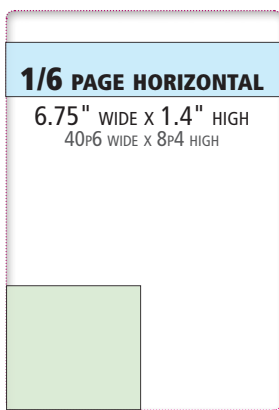

1 PAGE

6.75" WIDE X 9.7" HIGH
40p6 WIDE X 58p3 HIGH

3/4 PAGE HORIZONTAL

6.75" WIDE X 7.25" HIGH
40p6 WIDE X 43p6 HIGH

3/4 PAGE VERTICAL

5" WIDE X 9.7" HIGH
30p WIDE X 58p3 HIGH

1/2 PAGE VERTICAL

3.25" WIDE X 9.7" HIGH
19p6 WIDE X 58p3 HIGH

1/2 PAGE HORIZONTAL

6.75" WIDE X 4.7" HIGH
40p6 WIDE X 28p3 HIGH

1/3 PAGE HORIZONTAL

6.75" wide x 3" high
40p6 WIDE X 18p3 HIGH

1/3 PAGE VERTICAL

3.25" WIDE X 6.375" HIGH
19p6 WIDE X 38p3 HIGH

1/4 PAGE VERTICAL

3.25" WIDE X 4.7" HIGH
19p6 WIDE X 28p3 HIGH

1/6 PAGE HORIZONTAL

6.75" WIDE X 1.4" HIGH
40p6 WIDE X 8p4 HIGH

1/8 PAGE STRIP

6.75" WIDE X 1.1" HIGH
40p6 WIDE X 6p6 HIGH

1/4 PAGE HORIZONTAL

6.75" WIDE X 2.25" HIGH
40p6 WIDE X 13p6 HIGH

1/6 PAGE SQUARE

3.25" WIDE X 3" HIGH
19p6 WIDE X 18p HIGH

1/8 PAGE HORIZONTAL

3.25" WIDE X 2.25" HIGH
19p6 WIDE X 13p6 HIGH

HEAD OFFICE - Kaslo

Julie Wilson & Tara Lynne Clapp
TF 1-800-663-4619 Local 250-353-2602
julie@pennywiseads.com
tara@pennywiseads.com